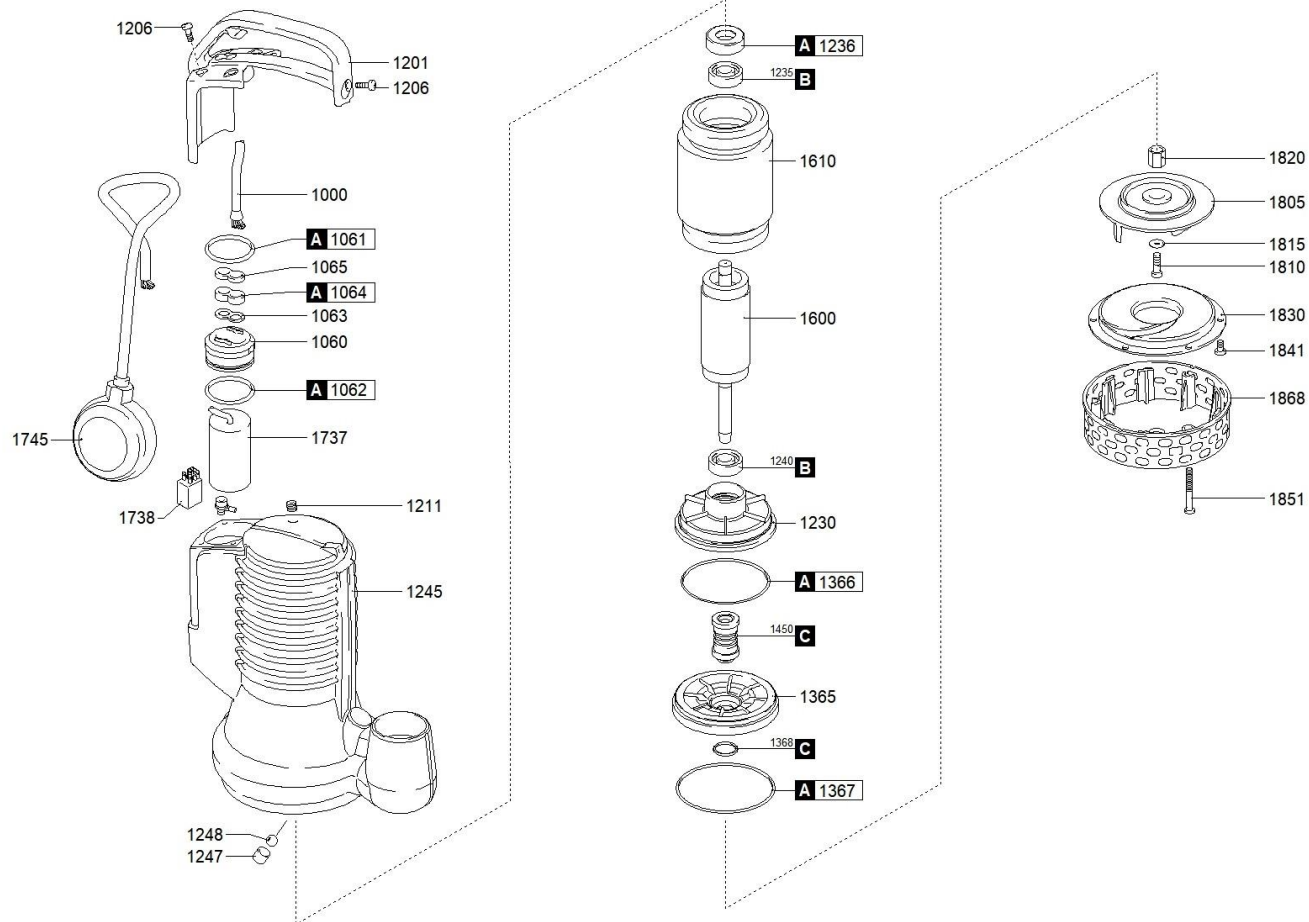

better together

1066.002 - DRBLUE 40/2/G32V A1BM5 NPTGB45H23NR0NN

better together

1066.002 - DRBLUE 40/2/G32V A1BM5 NPTGB45H23NR0NN

Scanregn varenummer	Description	Antal
A 51406051000A	GASKETS KIT	1
C	MECHANICAL SEALS KIT	1
B	BEARINGS KIT	1
1000	CAVO POTENZA	1
1060	HOLDER [CABLE GLAND]	1
1061	UPPER GASKET - HOLDER [CABLE GLAND]	1
1062	LOWER GASKET - HOLDER [CABLE GLAND]	1
1063	CABLE STOP	1
1064	RUBBER GASKET	1
1065	CABLE GLAND	1
1201	CABLE GLAND HANDLE	1
1206	SCREW [CABLE GLAND HANDLE >> COVER]	5
1211	CAP [TIGHTNESS TEST]	1
1230	LOWER BEARING HOLDER	1
1235 518062012ZC3	UPPER BEARING	1
1236	RUBBER PROTECTION [UPPER BEARING]	1
1240 518062012ZC3	LOWER BEARING	1
1245	MOTOR CASE	1
1365	MECHANICAL SEAL FLANGE	1
1366	GASKET [LOWER BEARING HOLDER >> MECHANICAL SEAL FLANGE]	1
1367 51400101452	GASKET [MECHANICAL SEAL FLANGE >> BASE]	1
1368	V-RING [MECHANICAL SEAL FLANGE]	1
1450	MECHANICAL SEAL	1
1610	WOUND STATOR	1
1737 51400102217	CAPACITOR	1
1745	FLOAT SWITCH	1
1805 51400101141	IMPELLER	1
1810	LOCKING IMPELLER	1
1815	LOCKING WASHER [IMPELLER]	1
1820	BUSH [IMPELLER]	1
1830 51400101162	SUCTION FLANGE	1
1841	SCREW [SUCTION FLANGE >> MOTOR CASE]	3
1851 51400101165	SCREW [STRAINER >> SUCTION FLANGE]	3
1868	CLOSED STRAINER	1