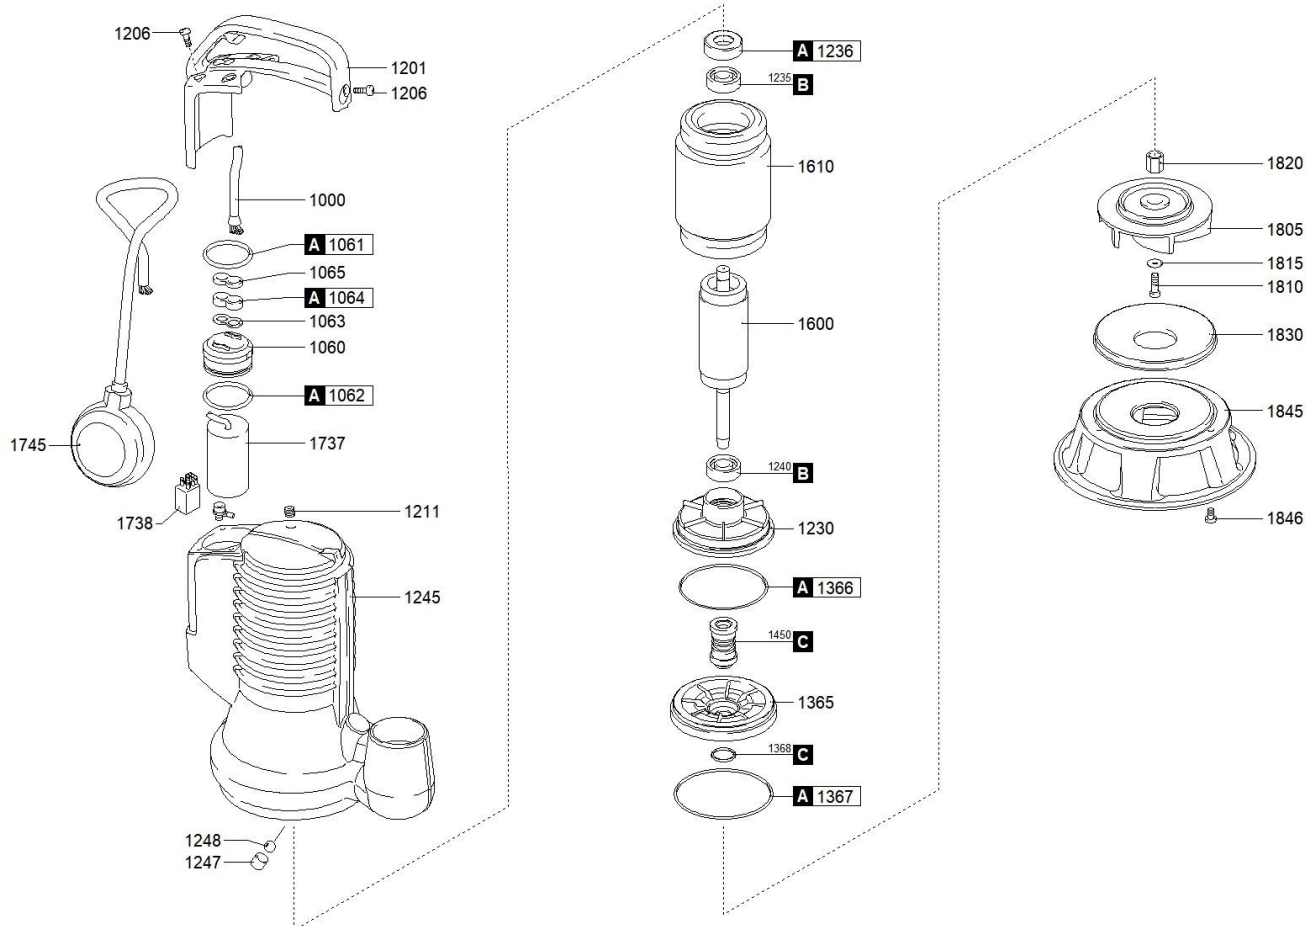

better together

1046.002 - DGBLUE 100/2/G40V A1BM5 NPTGB45H23N00NN

better together

1046.002 - DGBLUE 100/2/G40V A1BM5 NPTGB45H23N00NN

Scanregn Varenummer	↕	Description	Antal	
A	5140121000A	GASKETS KIT	1	
C		MECHANICAL SEALS KIT	1	
B		BEARINGS KIT	1	
1000		CAVO POTENZA	1	
1060		HOLDER [CABLE GLAND]	1	
1061		UPPER GASKET - HOLDER [CABLE GLAND]	1	
1062		LOWER GASKET - HOLDER [CABLE GLAND]	1	
1063		CABLE STOP	1	
1064		RUBBER GASKET	1	
1065		CABLE GLAND	1	
1201		CABLE GLAND HANDLE	1	
1206		SCREW [CABLE GLAND HANDLE >> COVER]	5	
1211		CAP [TIGHTNESS TEST]	1	
1230		LOWER BEARING HOLDER	1	
1235	518062012ZC3	UPPER BEARING	1	
1236		RUBBER PROTECTION [UPPER BEARING]	1	
1240	518062012ZC3	LOWER BEARING	1	
1245		MOTOR CASE	1	
1365		MECHANICAL SEAL FLANGE	1	
1366		GASKET [LOWER BEARING HOLDER >> MECHANICAL SEAL FLANGE]	1	
1367		GASKET [MECHANICAL SEAL FLANGE >> BASE]	1	
1368		V-RING [MECHANICAL SEAL FLANGE]	1	
1450		MECHANICAL SEAL	1	
1600		SHAFT WITH ROTOR	1	
1610		WOUND STATOR	1	
1737		CAPACITOR	1	
1745		FLOAT SWITCH	1	
1805	51400451805	IMPELLER	1	51400451805
1810		LOCKING IMPELLER	1	
1815		LOCKING WASHER [IMPELLER]	1	
1820		BUSH [IMPELLER]	1	
1845		BASE	1	
1846		SCREW [BASE >> MOTOR CASE]	3	